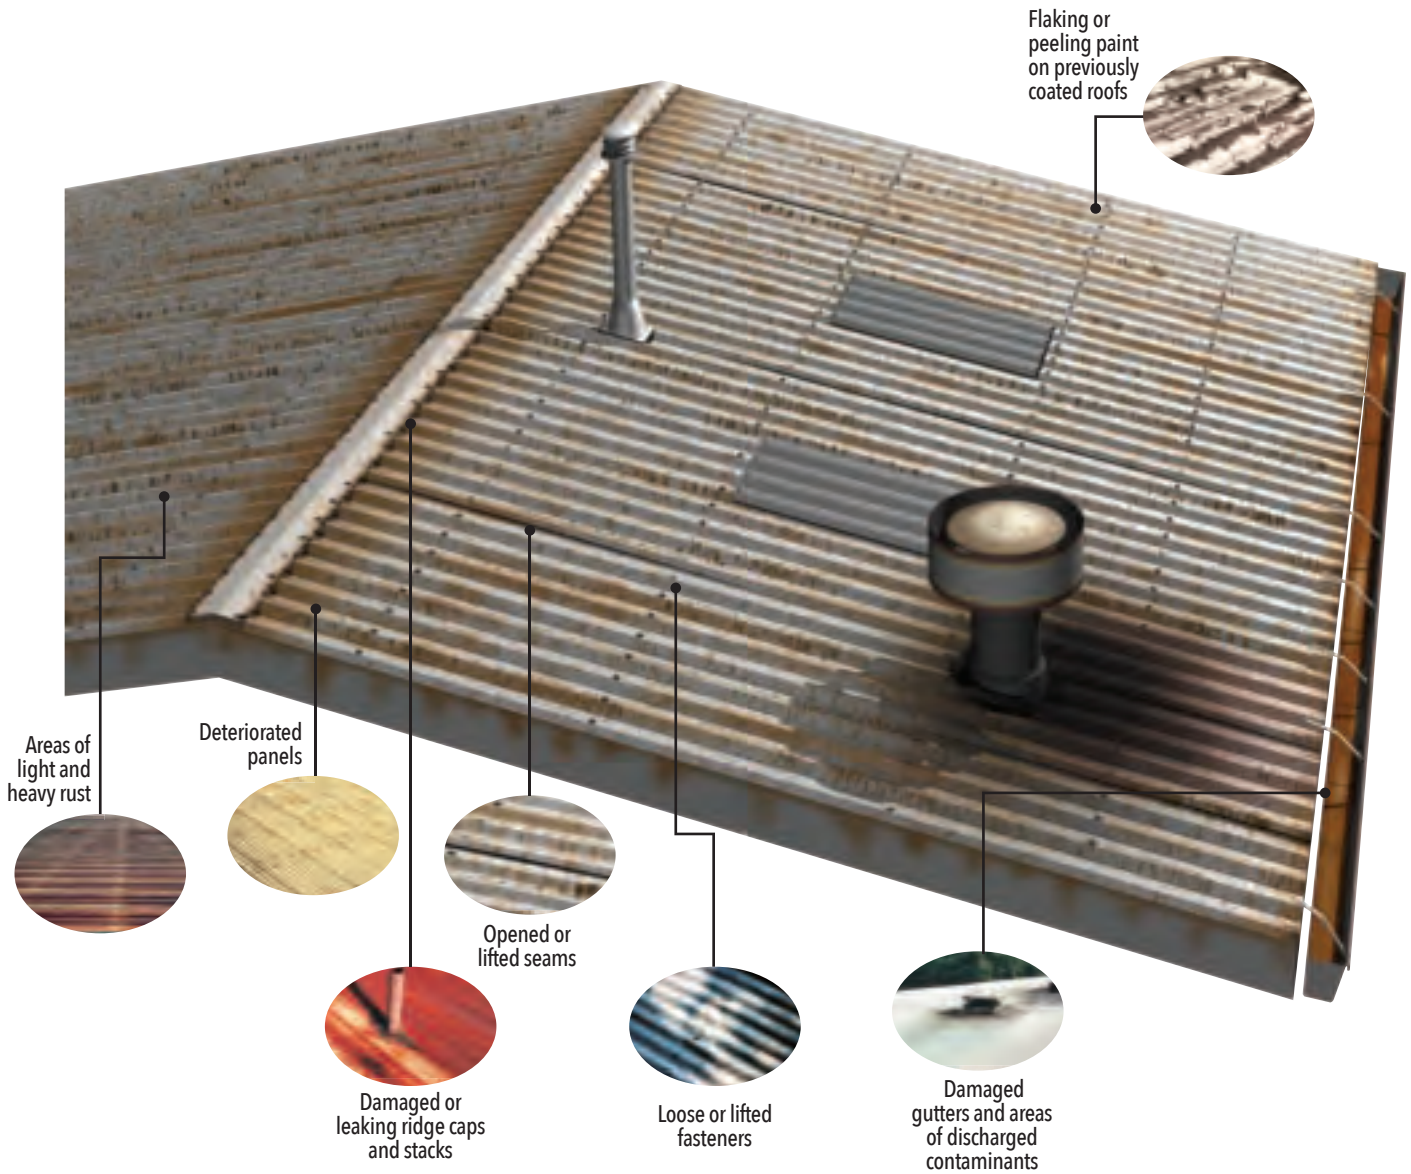

The final step is coating to restore your roof. Look for the BLUE labels to identify roof coatings.

ALUMINUM ROOF
COATING

ELASTOMERIC
ROOF COATING

SILICONE
ROOF COATING

ROOF PROBLEMS

RESTORATION & SOLUTIONS

METAL ROOF

Rust is a sign of deterioration of your metal roof or wall. When left ignored, rust will eat through the metal paneling, making replacement your only option. Restoration coatings are a fraction of the cost and reflective coatings reduce energy bills.