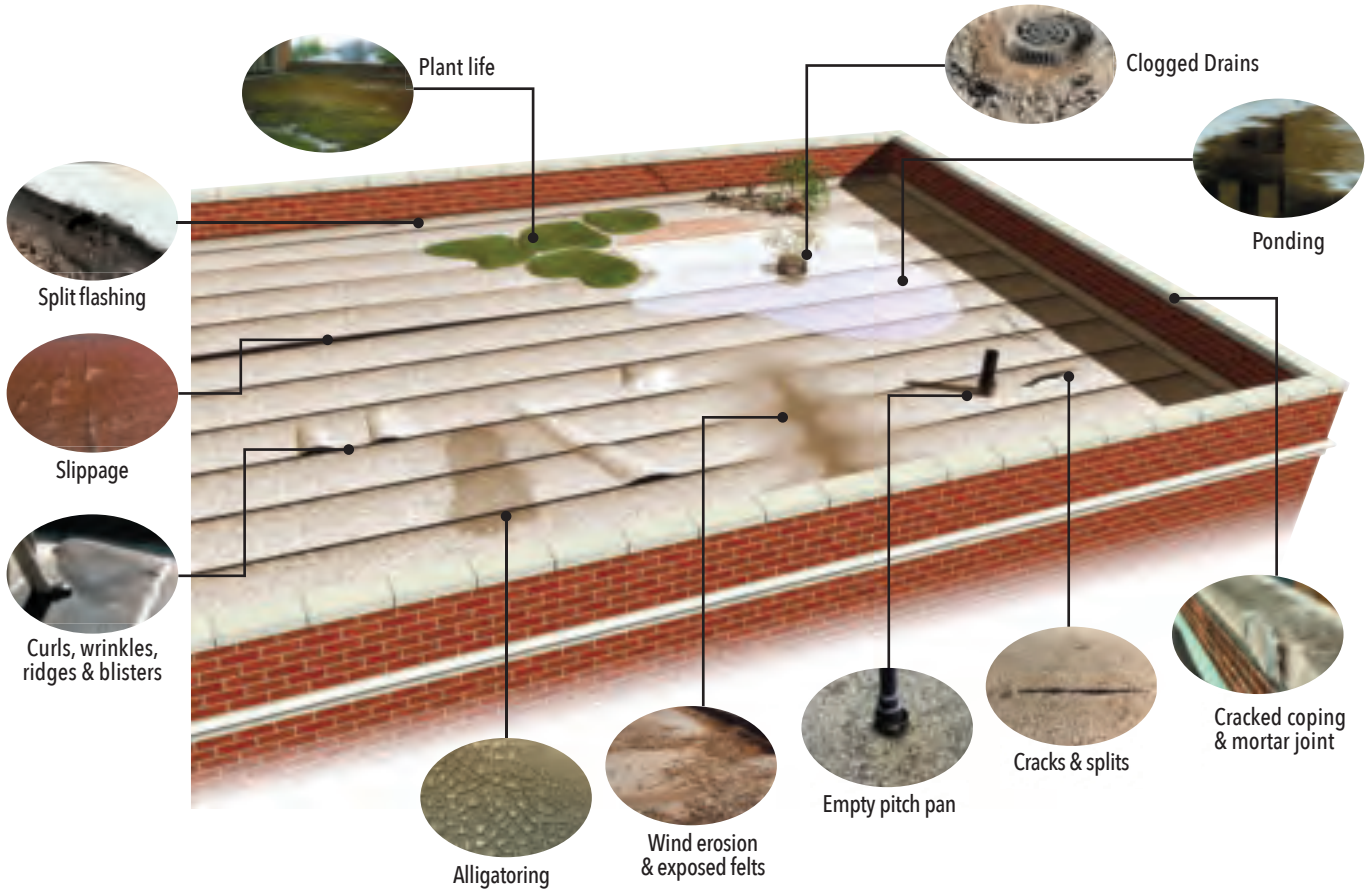

✓ Yes ✗ No

ROOF PROBLEMS

RESTORATION & REPAIR

RESTORATION SOLUTIONS FOR MB/BUR (ASPHALT BASE) & SHINGLE ROOFS

Solve your roof problems with Rust-Oleum®

- Coatings are a fraction of the cost of replacement
- Elastomeric quality is forgiving to building and substrate movement
- One coat application reduces installation cost
- Ultimate Patch repairs