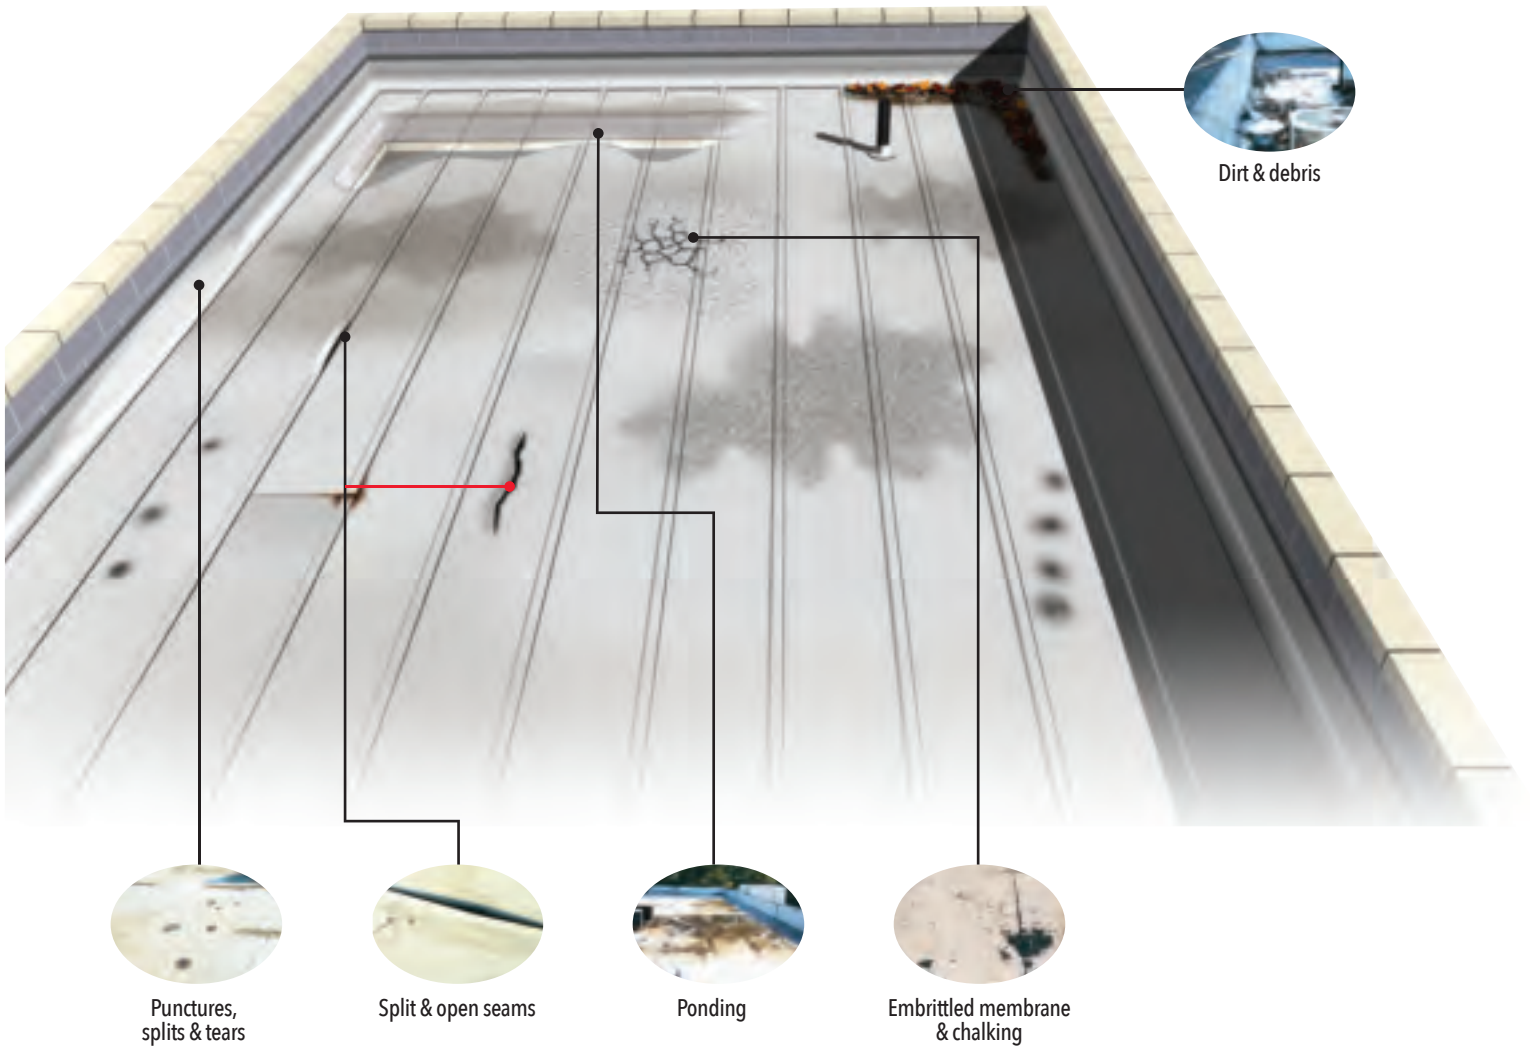

ROOF COATINGS

The final step is coating to restore your roof. Look for the **BLUE** labels to identify roof coatings.

**ALUMINUM ROOF
COATING**

**ELASTOMERIC
ROOF COATING**

**SILICONE
ROOF COATING**

ROOF PROBLEMS

RESTORATION & SOLUTIONS

SINGLE PLY ROOF PROBLEMS

The number one cause for single ply roof leaks is failing seams. Over time, the seams experience the most stress causing it to split, crack, curl or become loose. Rust-Oleum roofing products are made to solve your roofing needs, save money and provide lasting protection.